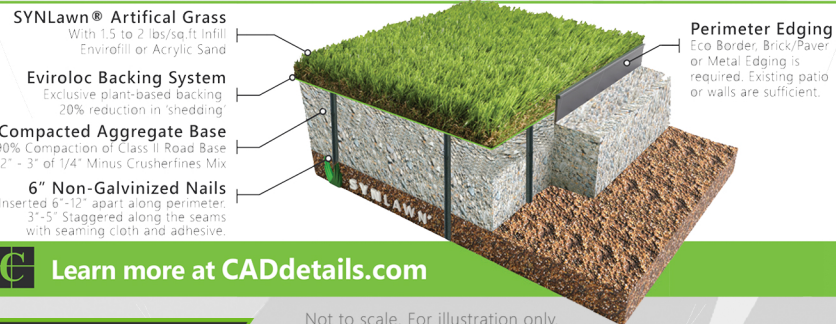

SYNLAWN®

Plant-Based Artificial Grass

PRODUCT SPECIFICATIONS

SYNSport

Game-ready and fit for battle, this economical, multi-purpose turf variety is perfect for golf fairways and multi-sport applications indoors and outdoors.

5 Colors in-stock

Field Green | Blue | White | Yellow | Gold
Ask about Custom Colors

SKU	SYNSP
Grass Zone Yarn/Color	Green: PE / Field Green Colors: PE / Turf Color
Grass Zone Denier	10,800 / 6
Thatch Zone Yarn/Color	PE / Field Green / Beige Colors: PE / Matches Turf Color
Thatch Zone Denier	5,000 / 8
Grass Zone Yarn Shape	Legend Mono
Finished Pile Height	1"
Finished Pile Weight	58 oz.
Backing	15 / 18 PP 2-Part / 22oz. EnviroLoc™
Tuft Gauge	3/8"
Total Weight	86 oz.
Tuft Bind	> 8 lbs.
Permeability	> 300 inches per / SY
Features	EnviroLoc™, HeatBlock™, Deluster, UV Stabilizers
Test Data	ASTM D2859, F1292, F1551, F1951, IPEMA Certified

Unmatched Lifetime Warranty

EnviroLoc™ Plant-Based Backing

Deluster + UV Protection

RECOMMENDED USES

LANDSCAPE

PETS

PLAY

MULTI-SPORT