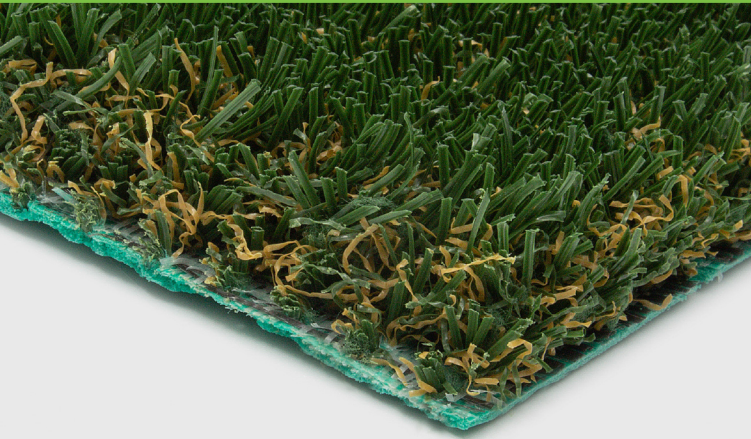

SYNLAWN®

Plant-Based Artificial Grass

PRODUCT SPECIFICATIONS

SYNSport

Game-ready and fit for battle, this economical, multi-purpose turf variety is perfect for golf fairways and multi-sport applications indoors and outdoors.

5 Colors in-stock

Field Green | Blue | White | Yellow | Gold
Ask about Custom Colors

SKU	SYNSP
Grass Zone Yarn/Color	Green: PE / Field Green Colors: PE / Turf Color
Grass Zone Denier	10,800 / 6
Thatch Zone Yarn/Color	PE / Field Green / Beige Colors: PE / Matches Turf Color
Thatch Zone Denier	5,000 / 8
Grass Zone Yarn Shape	Legend Mono
Finished Pile Height	1"
Finished Pile Weight	58 oz.
Backing	15 / 18 PP 2-Part / 22oz. EnviroLoc™
Tuft Gauge	3/8"
Total Weight	86 oz.
Tuft Bind	> 8 lbs.
Permeability	> 300 inches per / SY
Features	EnviroLoc™, HeatBlock™, Deluster, UV Stabilizers
Test Data	ASTM D2859, F1292, F1551, F1951, IPEMA Certified

Unmatched Lifetime Warranty

EnviroLoc™ Plant-Based Backing

Deluster + UV Protection

RECOMMENDED USES

LANDSCAPE

PETS

PLAY

MULTI-SPORT